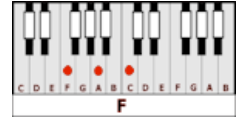

## GUITAR / KEYBOARD CHORDS:

D= xxo232

C= x32o1o

G= 320oo3

F= xx3211

## INTRO: Guitar lead lick ("Turn it up.") Guitar lead lick

D C G  
Big wheels keep on turning  
D C G  
Carry me home to see my kin.  
D C G  
Singing songs about the southland  
D C G  
I miss'ole' 'bamy once again (and I think it's a sin)