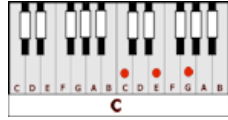

## GUITAR / KEYBOARD CHORDS:

D= xxo232

C= x32o1o

G= 320oo3

F= xx3211

## CHORUS

**GUITAR BREAK: D-C-G X4 D-C-G X4 Guitar lead lick (X2)**

**D** **C** **G**  
Now Muscle Shoals has got the Swampers

**D** **C** **G**  
And they've been known to pick a song or two

**D** **C** **G**  
Lord they get me off so much