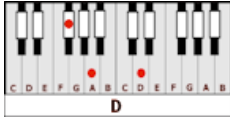

SWEET HOME ALABAMA – Lynyrd Skynyrd (D)

GUITAR / KEYBOARD CHORDS:

D= xxo232